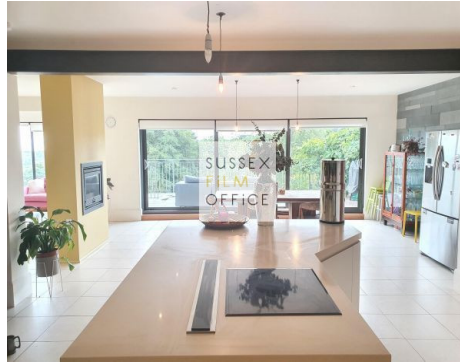

Large Detached House

Area: East Sussex

Location Reference: 4054

Categories: Detached Houses (in Residential) Modern & Contemporary (in Residential)

Tags: Sea View Detached House Modern Contemporary 5 Bedroom 4 Bathrooms Open Plan Architectural Design Tiled Floor Large Windows Kitchen Island Garden Modern Houses Modern Buildings