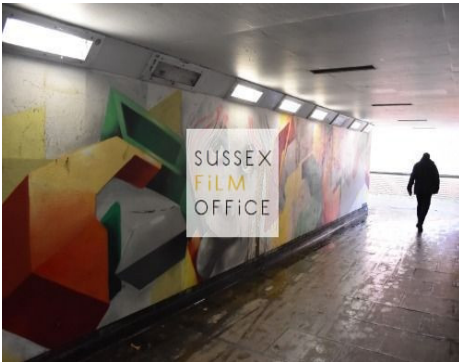

# Graffitied Underpass

Area: West Sussex

Location Reference: 4688

Categories: Underpass & Subway Tunnels & Underground Subways Suburb Urban

Tags: Subway Underpass Urban Graffiti Art Gritty Mural Street Art Tunnel Subway Tunnel