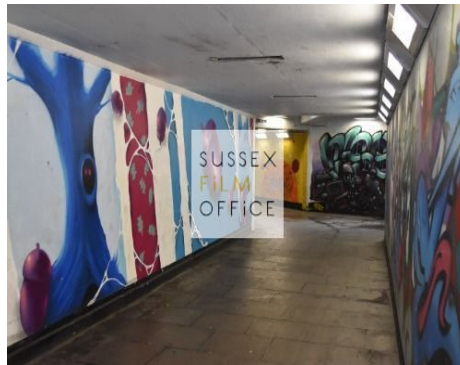

# Graffitied Underpass

Area: West Sussex

Location Reference: 4688

Categories: Underpass & Subway Tunnels & Underground Subways Suburb Urban

Tags: Subway Underpass Urban Graffiti Art Gritty Mural Street Art Tunnel Subway Tunnel