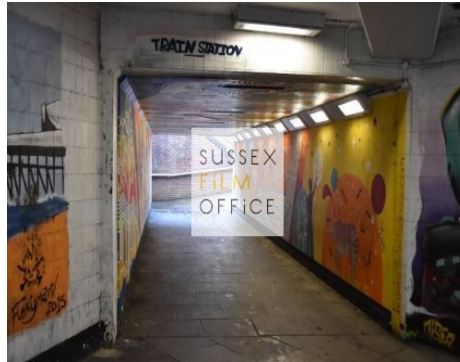

# Graffitied Underpass

Area: West Sussex

Location Reference: 4688

Categories: Underpass & Subway Tunnels & Underground Subways Suburb Urban

Tags: Subway Underpass Urban Graffiti Art Gritty Mural Street Art Tunnel Subway Tunnel