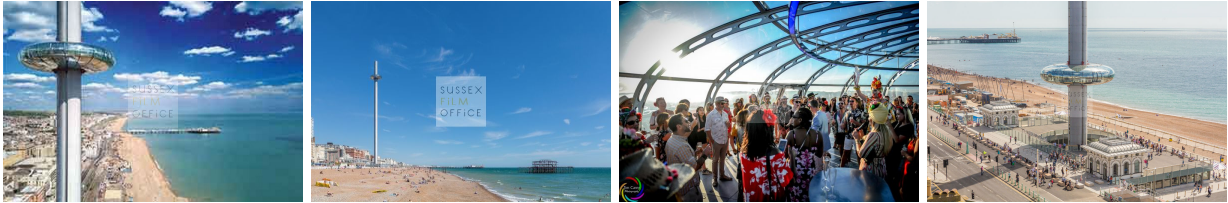

SUSSEX
FiLM
OFFICE

01903 885379

hello@sussexfilloffice.co.uk

Viewing Tower

ID: 4718 / Area: East Sussex

This viewing platform is a visitor attraction located next to a beach overlooking the city of Brighton, the South Downs and the English coast. The giant glass viewing pod is available as a film location as is the large outdoor elevated terrace overlooking the beach. Inside spaces available are a replica Victorian toll booth, event spaces at beach level and the West Beach restaurant and terrace.

View this location online: <https://sussexfilloffice.co.uk/locationservices/search?venue=4718>

Enquire about this location: <https://fame-pro.com/permit/venue/4718/enquiry/sussexfilloffice>

Categories: Event Spaces (in Commercial)

Tags: Visitor Attraction / Architectural Design / Beachside / Event Space / Landscape Views / Sea View / Tourist Attraction / Viewing Platform

SUSSEX
FiLM
OFFICE

01903 885379

hello@sussexfilloffice.co.uk